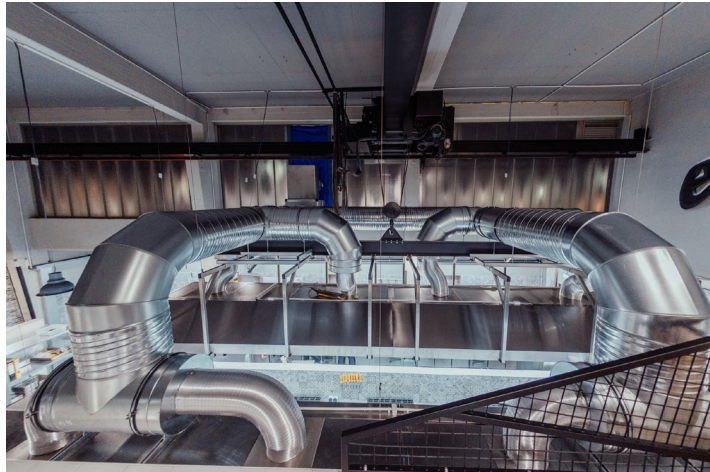

# ZENTRAL KÜCHE

MOBILE EVENT LOCATIONS

ROADSHOW

INTERIOR DESIGN

AUTOMOTIVE

CATERING

- Bayreuther Festspiele – Festspielrestauration
- BMW Night of Trophies 2022 & 2023
- Official Partner DTM ADAC Catering
- GM (Cadillac & Corvette)
- Schaeffler DTM